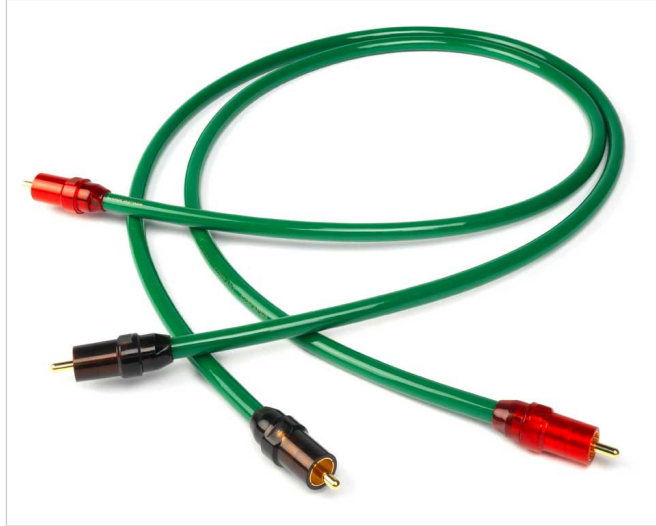

[Get advice from the Cable Doctor](#) | [Get the Chord Co newsletter for info and exclusive competitions](#)

[HOME](#) | [PRODUCTS](#) | [ABOUT US](#) | [REGISTER](#) | [PURCHASES](#) | [DEMO ROOM](#) | [HELP](#) | [LINKS](#) | [NEWS](#)